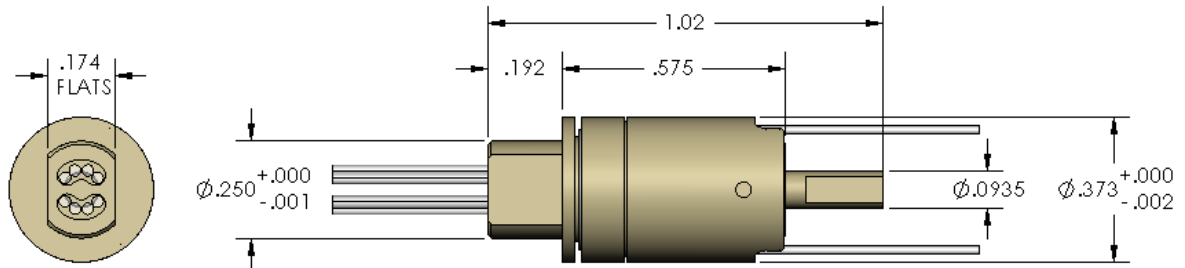

Model # 2321-00

*Units are in Inches

Notes:

RING/CIRCUIT QTY:	Up to 12 rings rated at 1 Amp MAX.
CURRENT:	1 Amp per circuit
DIELECTRIC STRENGTH:	250 Volts RMS
NOISE:	5 mΩ MAX.
SPEED:	400 RPM MAX Bi-Direction